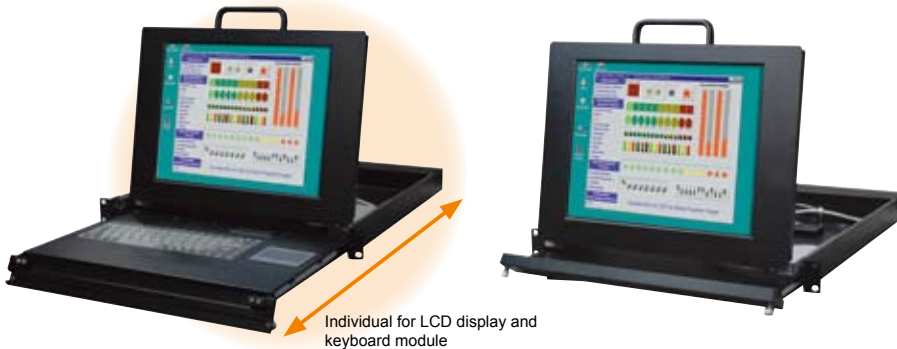

LKM-935G/9358G

15" LCD 5-in-1 1U Height Drawer with Individual Monitor and Keyboard module

Individual for LCD Display and Keyboard!
Five functions: LCD monitor, keyboard, mouse, speaker and KVMA switch

Two self-click prevents the keyboard from sliding in shaking

Main Features

1. Outstanding LCD module: channel change control, auto scan control, editable station name.
2. KVMA switch: 8 port KVMA switch can be manually or auto-metrically set via LCD module
3. Standard support of English version keyboard, Option Japanese, German, French, Italian version keyboard support
4. Embedded within speaker specified on alarm warning notice or audio application
5. Hot-pluggable-Add or remove computers without having to power down the switch
6. Individual Monitor and Keyboard module

Specifications

1U Height designed to save RACK space

Computer Connections	LKM-935 Series = 1, LKM-9358 Series = 8
LCD size	15" high brightness TFT LCD
Resolution (H x V)	1024x768 (XGA)
Luminance (cd/m²)	350 cd/m ²
Display Color	262K
Pixel Pitch (mm)	0.297
Contrast Ratio	400:1
View Angle (H/V)	120/100
LCD MTBF	50000 hrs
Keyboard and Key Pad	88 standard keys with stouch pad supports English, Japanese, German, French, Italian keyboard
Alarm / Audio function	Available via two internal speakers (1W, with audio on/off switch)
OSD	Built-in OSD (On Screen Display) for user adjustments, including H/V position, Color, Size, ...etc
Power Adapter	45W
Color	Standard color are Black (PANTONE Black C) or White (PANTONE 413C)
Vibration	5~17Hz, 0.1" double amplitude displacement 17~640Hz, 1.5G acceleration peak to peak
Shock	10G acceleration peak to peak (11ms)
Temperature	0°C ~ 50°C
Humidity	5-95%, non-condensing
Dimensions (WxHxD mm)	482 x 366.5 x 536
LCM	8 Port KVMA Models Only