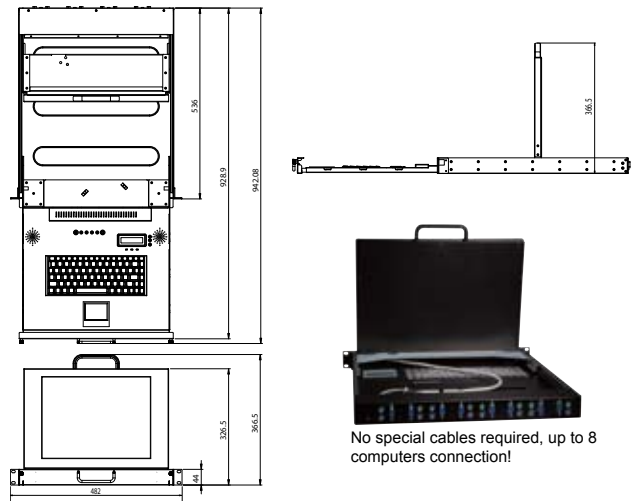

No special cables required, up to 8 computers connection!

Ordering Information

LKM-935G [C] - [L]	Single Input 15.1" LCD/Keyboard/Mouse/Speaker 1U drawer AC Input with individual Monitor and Keyboard module
LKM-935G [C] T - [L]	Single input 15.1" LCD/Keyboard/Mouse/Speaker 1U drawer 48VDC Input with individual Monitor and Keyboard module
LKM-935G [C] - C - [L]	Single input 15.1" LCD/Keyboard/Mouse/Speaker 1U drawer 24VDC Input with individual Monitor and Keyboard module
LKM-9358G [C] - [L]	8 input 15.1" LCD/Keyboard/Mouse/Speaker 1U drawer AC Input with individual Monitor and Keyboard module
LKM-9358G [C] T - [L]	8 input 15.1" LCD/Keyboard/Mouse/Speaker 1U drawer 48VDC Input with individual Monitor and Keyboard module
LKM-9358G [C] - C - [L]	8 input 15.1" LCD/Keyboard/Mouse/Speaker 1U drawer 24VDC Input with individual Monitor and Keyboard module

[C] Color Code **B**: Black **W**: White

[L] Language Code **EN**: English, **JP**: Japanese, **DE**: German, **FR**: French, **IT**: Italian, **TW**: Traditional Chinese, **SP**: Spanish, **RU**: Russian

Options

LKM-CB18A-RS	1.8M cable set; includes VGA, Keyboard, Mouse and Audio cable.
LKM-CB30A-RS	3.0M cable set; includes VGA, Keyboard, Mouse and Audio cable.
LKM-CB50A-RS	5.0M cable set; includes VGA, Keyboard, Mouse and Audio cable.

LKM-CBXXA